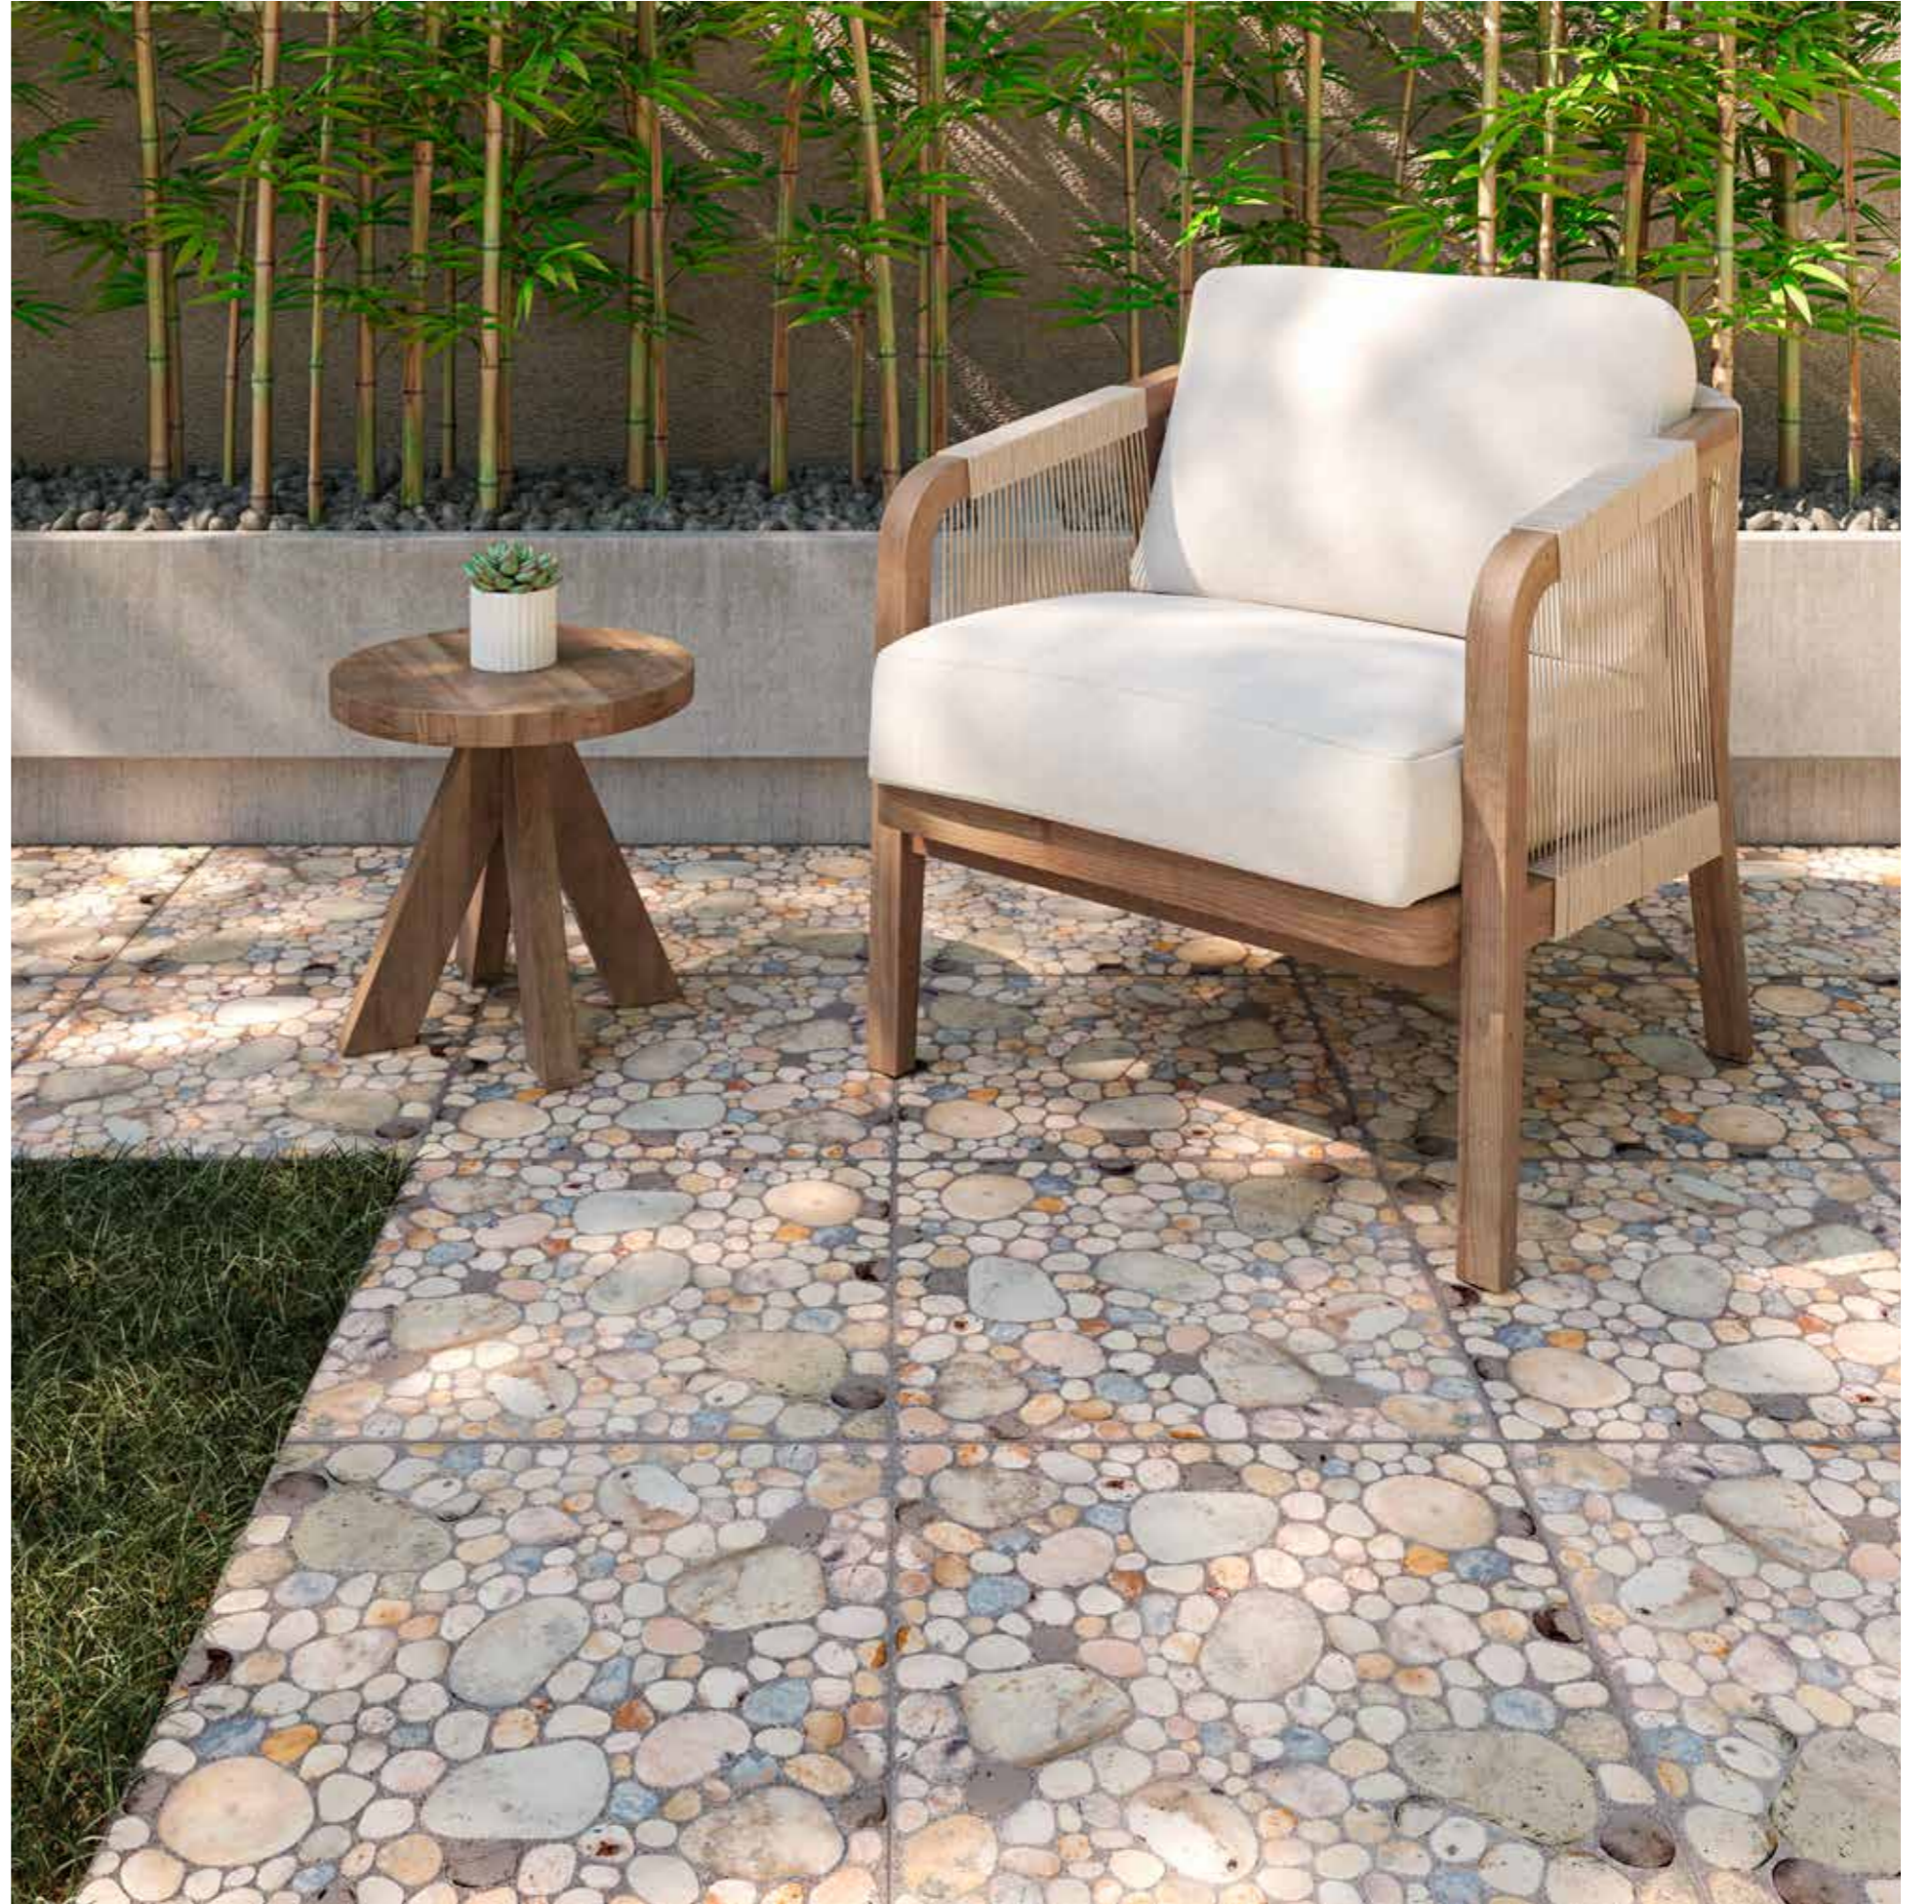

Grava

Yaşam alanlarında samimi bir atmosfer yakalamak isteyenler için renkli ve hareketli bir tasarım sunan Grava, çakıl taşlarının cazibesi ile şık kombinasyonlar yaratıyor. Sıcak ve soğuk renk tonlarını bir arada barındıran seri, 45x45cm ebatlarında kum rengi yüzeyleri ile dikkat çekiyor. Mat ve kaymaz dokusuyla kullanıldığı mekanlarda odak noktası olan Grava, karakteristik dekorasyonlar için ilham verici bir nitelikte.

Grava creates stylish combinations with the charm of pebbles thus offering a colorful and lively design for those who seek to achieve an intimate atmosphere in their living spaces. The series that combines warm and cold color tones together, draws attention with its 45x45cm sand-colored surfaces. Grava, becomes the focal point in the spaces with its matte and non-slip texture and it is inspiring for characteristic decorations.

Grava bietet ein farbenfrohes und lebendiges Design für diejenigen, die eine intime Atmosphäre in ihren Wohnräumen möchten, und schafft stilvolle Kombinationen mit dem Charme von Kieselsteinen. Die serie kombiniert warme und kalte Farbtöne und zieht mit ihren sandfarbenen Oberflächen im Format 45x45cm die Aufmerksamkeit auf sich. Grava, der mit seiner matten und rutschfesten Textur im Mittelpunkt des Einsatzbereichs steht, inspiriert zu charakteristischen Dekorationen.