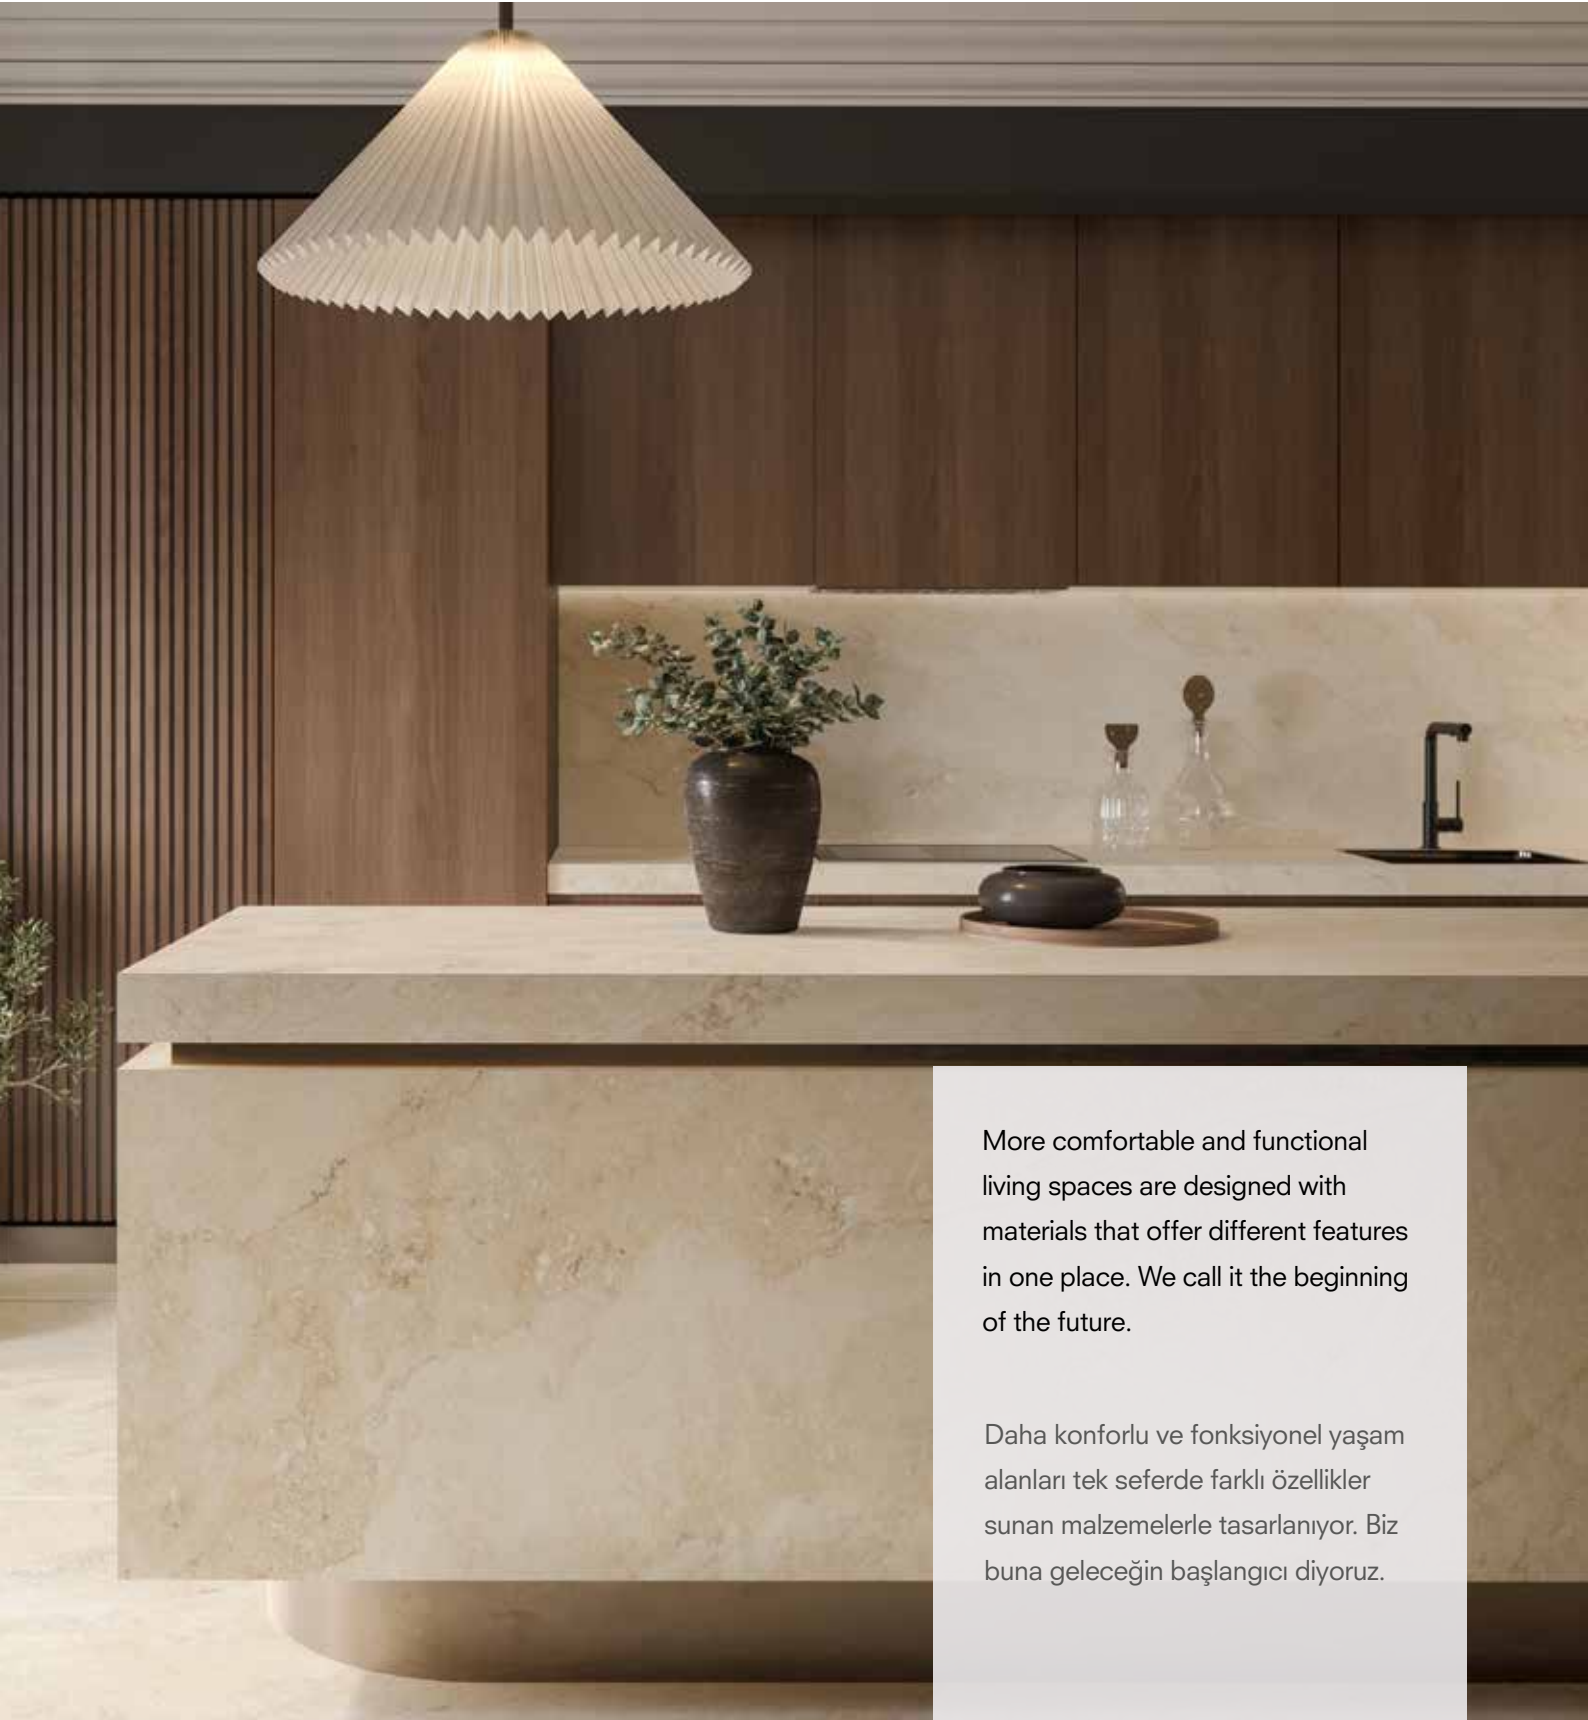

SUPERIOR PORCELAIN COUNTERTOP

More comfortable and functional living spaces are designed with materials that offer different features in one place. We call it the beginning of the future.

Daha konforlu ve fonksiyonel yaşam alanları tek seferde farklı özellikler sunan malzemelerle tasarlanıyor. Biz buna geleceğin başlangıcı diyoruz.

RAPOLANO IVORY / 162x323cm - 12mm - Soft Matte

RAPOLANO IVORY / 162x323cm - 12mm - Soft Mat